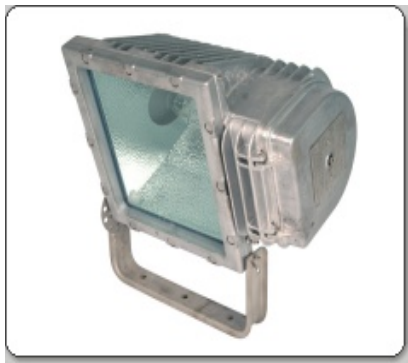

ChamitLighting

1. Floodlight

Zoon 1

- Evolution II
Ex d e Asymmetric Floodlight
ATEX CATEGORY 2

- Evolution
Ex d e Floodlight
ATEX CATEGORY 2

- Evolution Junior
Ex d e Floodlight
ATEX CATEGORY 2

Zoon 2

- 800 Series
Ex n Floodlight
ATEX CATEGORY 3

- Micronex and Maxinex
Ex n Floodlights
ATEX CATEGORY 3

- 503
Ex N Floodlight
ZONE 2 (NON-ATEX)

Industrial

- 800 Series
Stainless Steel Floodlight

- Maxinex & Micronex
Asymmetric Floodlight

- 604
Lightweight Floodlight

- 503
Aluminium Floodlight

- Dexlux
Stainless Steel Floodlight

- 458
EPDM Floodlight

- 487
EPDM Floodlight

2. Fluorescent

Zone 1

- Protecta III
Ex e Fluorescent
ATEX CATEGORY 2

- Protecta III Emergency
Ex e Fluorescent
ATEX CATEGORY 2